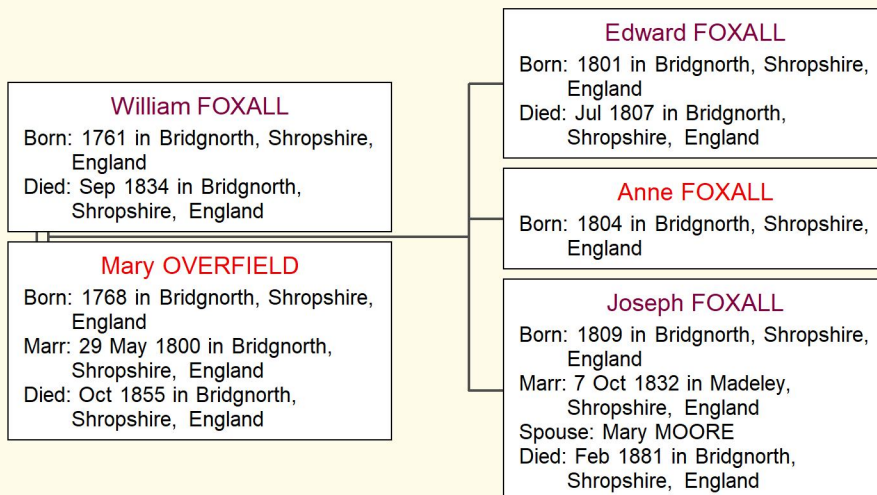

FOXALL

FOXALL.

Encounters with FOXALL

Within the GoONS study of the surname JAUNDRELL there have been encounters with those bearing the surname FOXALL.

This study is declared as a SIDETRACK as research into these families is minimal and has not dug excessively into the associated family roots/branches.

Searches have tended to focus on the Bridgnorth area of south Shropshire. It is noted that the earliest recorded bearers of the FOXALL name are dated circa 1539 in the Alveley, Chelmarsh and Worfield (search on Find My Past).

2. Descendants of William FOXALL and Mary OVERFIELD

3. Family of William FOXALL and Mary OVERFIELD

Husband: William FOXALL (1761-1834)
Wife: Mary OVERFIELD (1768-1855)
Children: Edward FOXALL (1801-1807)
Anne FOXALL (1804-)
Joseph FOXALL (1809-1881)
Marriage: 29 May 1800 Bridgnorth, Shropshire, England
Address: St Mary Magdalene