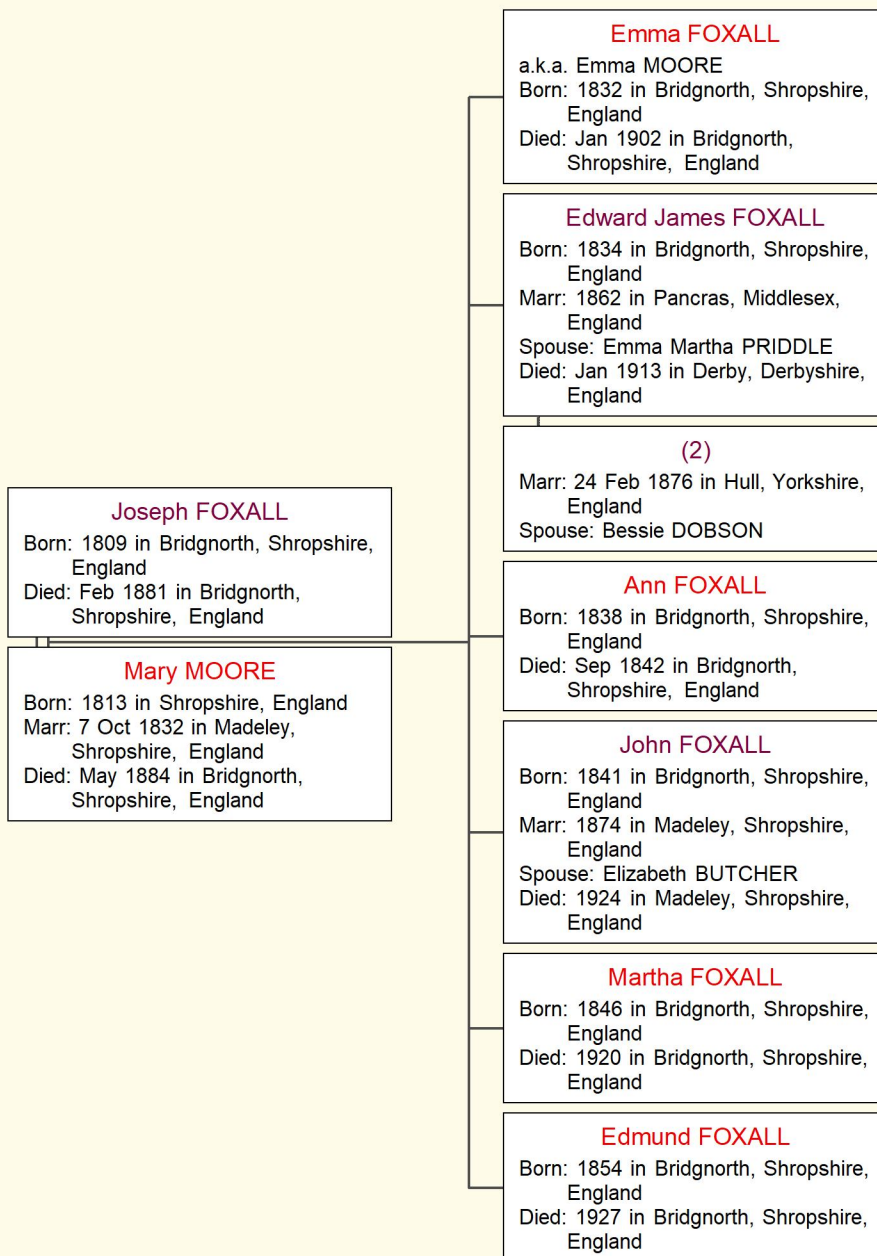

4. Descendants of Joseph FOXALL and Mary MOORE