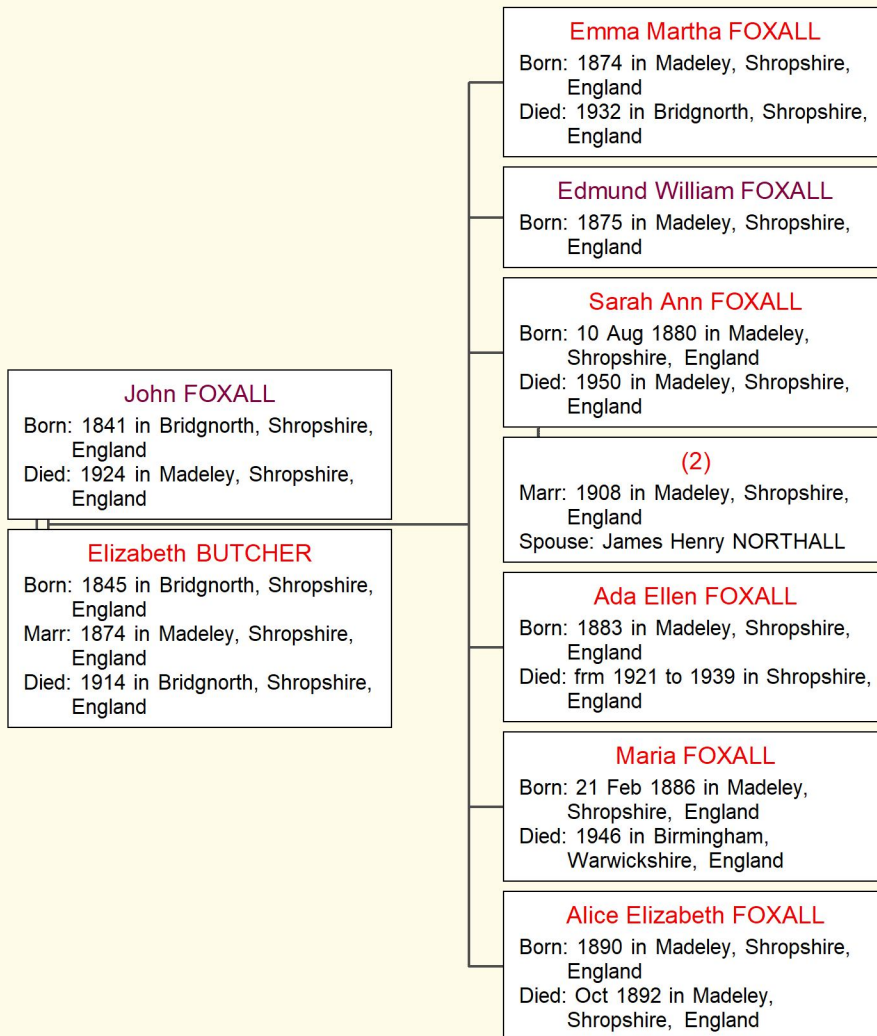

8. Descendants of John FOXALL and Elizabeth BUTCHER