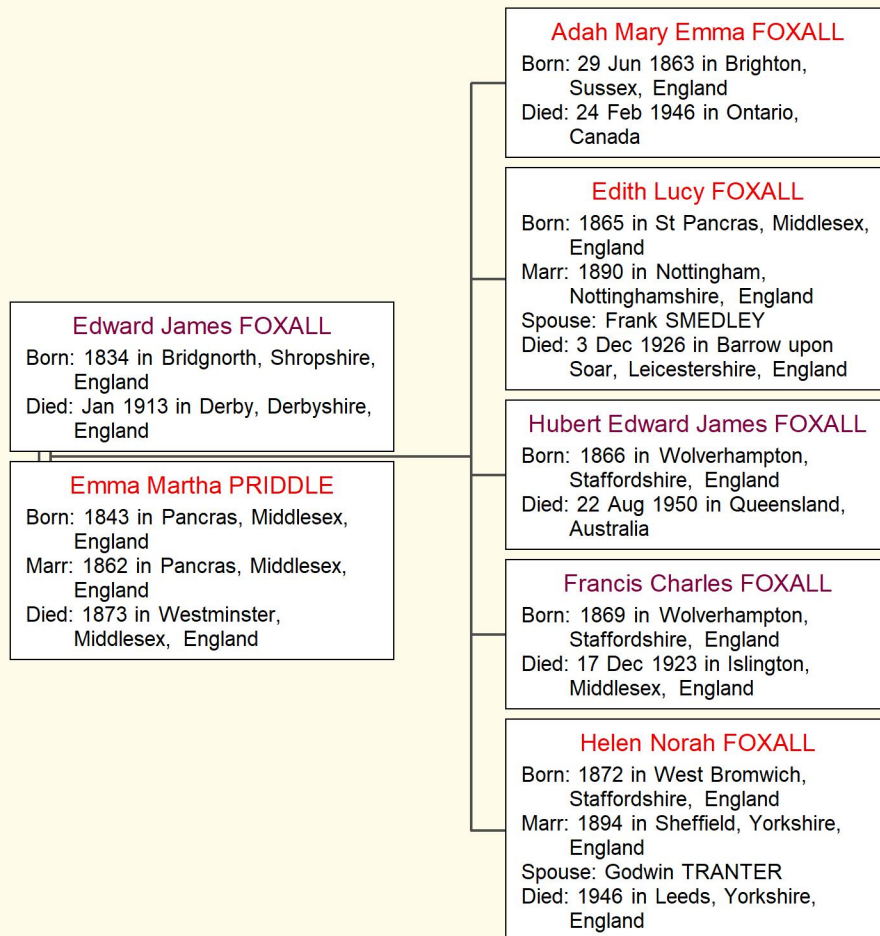

6. Descendants of Edward FOXALL and Emma PRIDDLE