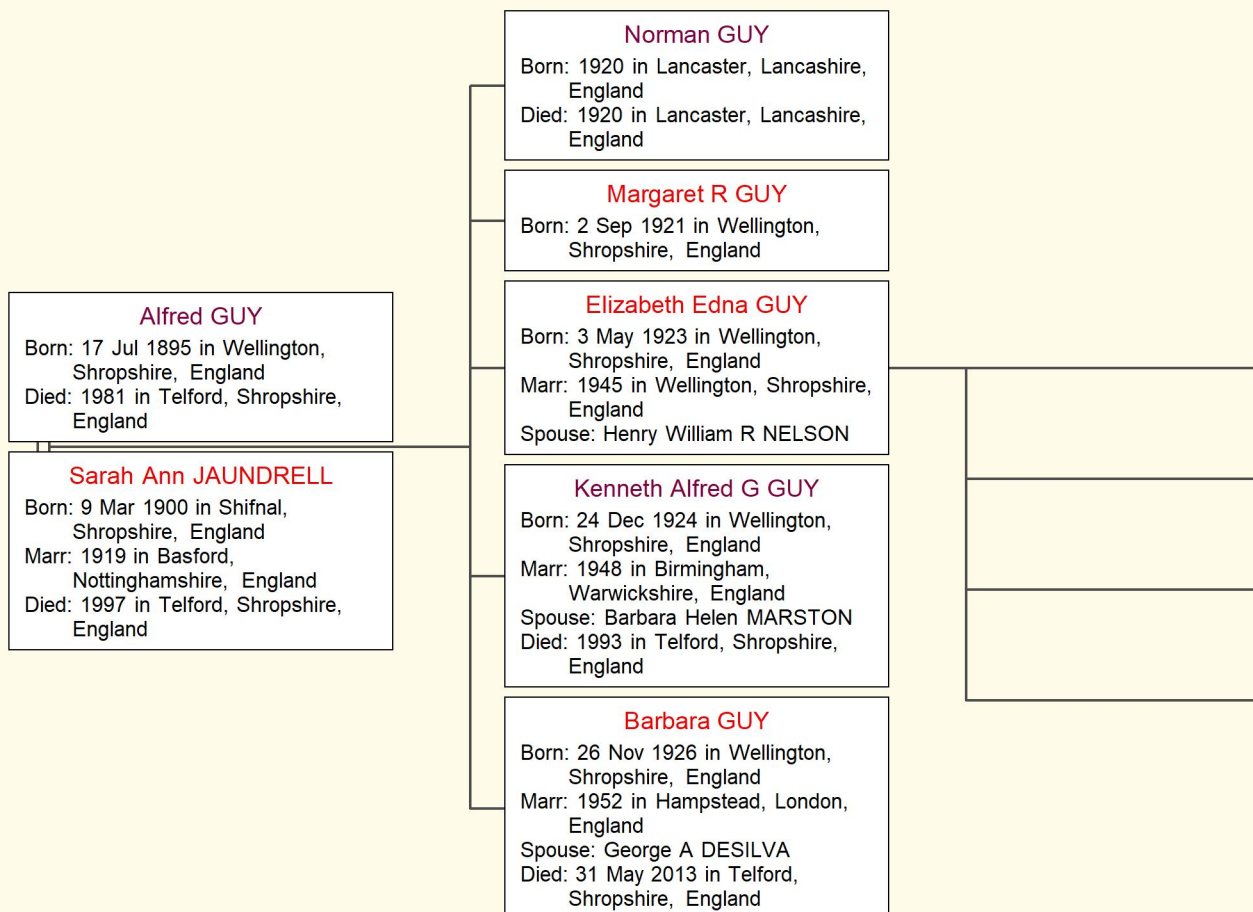

4. Descendants of Alfred GUY and Sarah JAUNDRELL