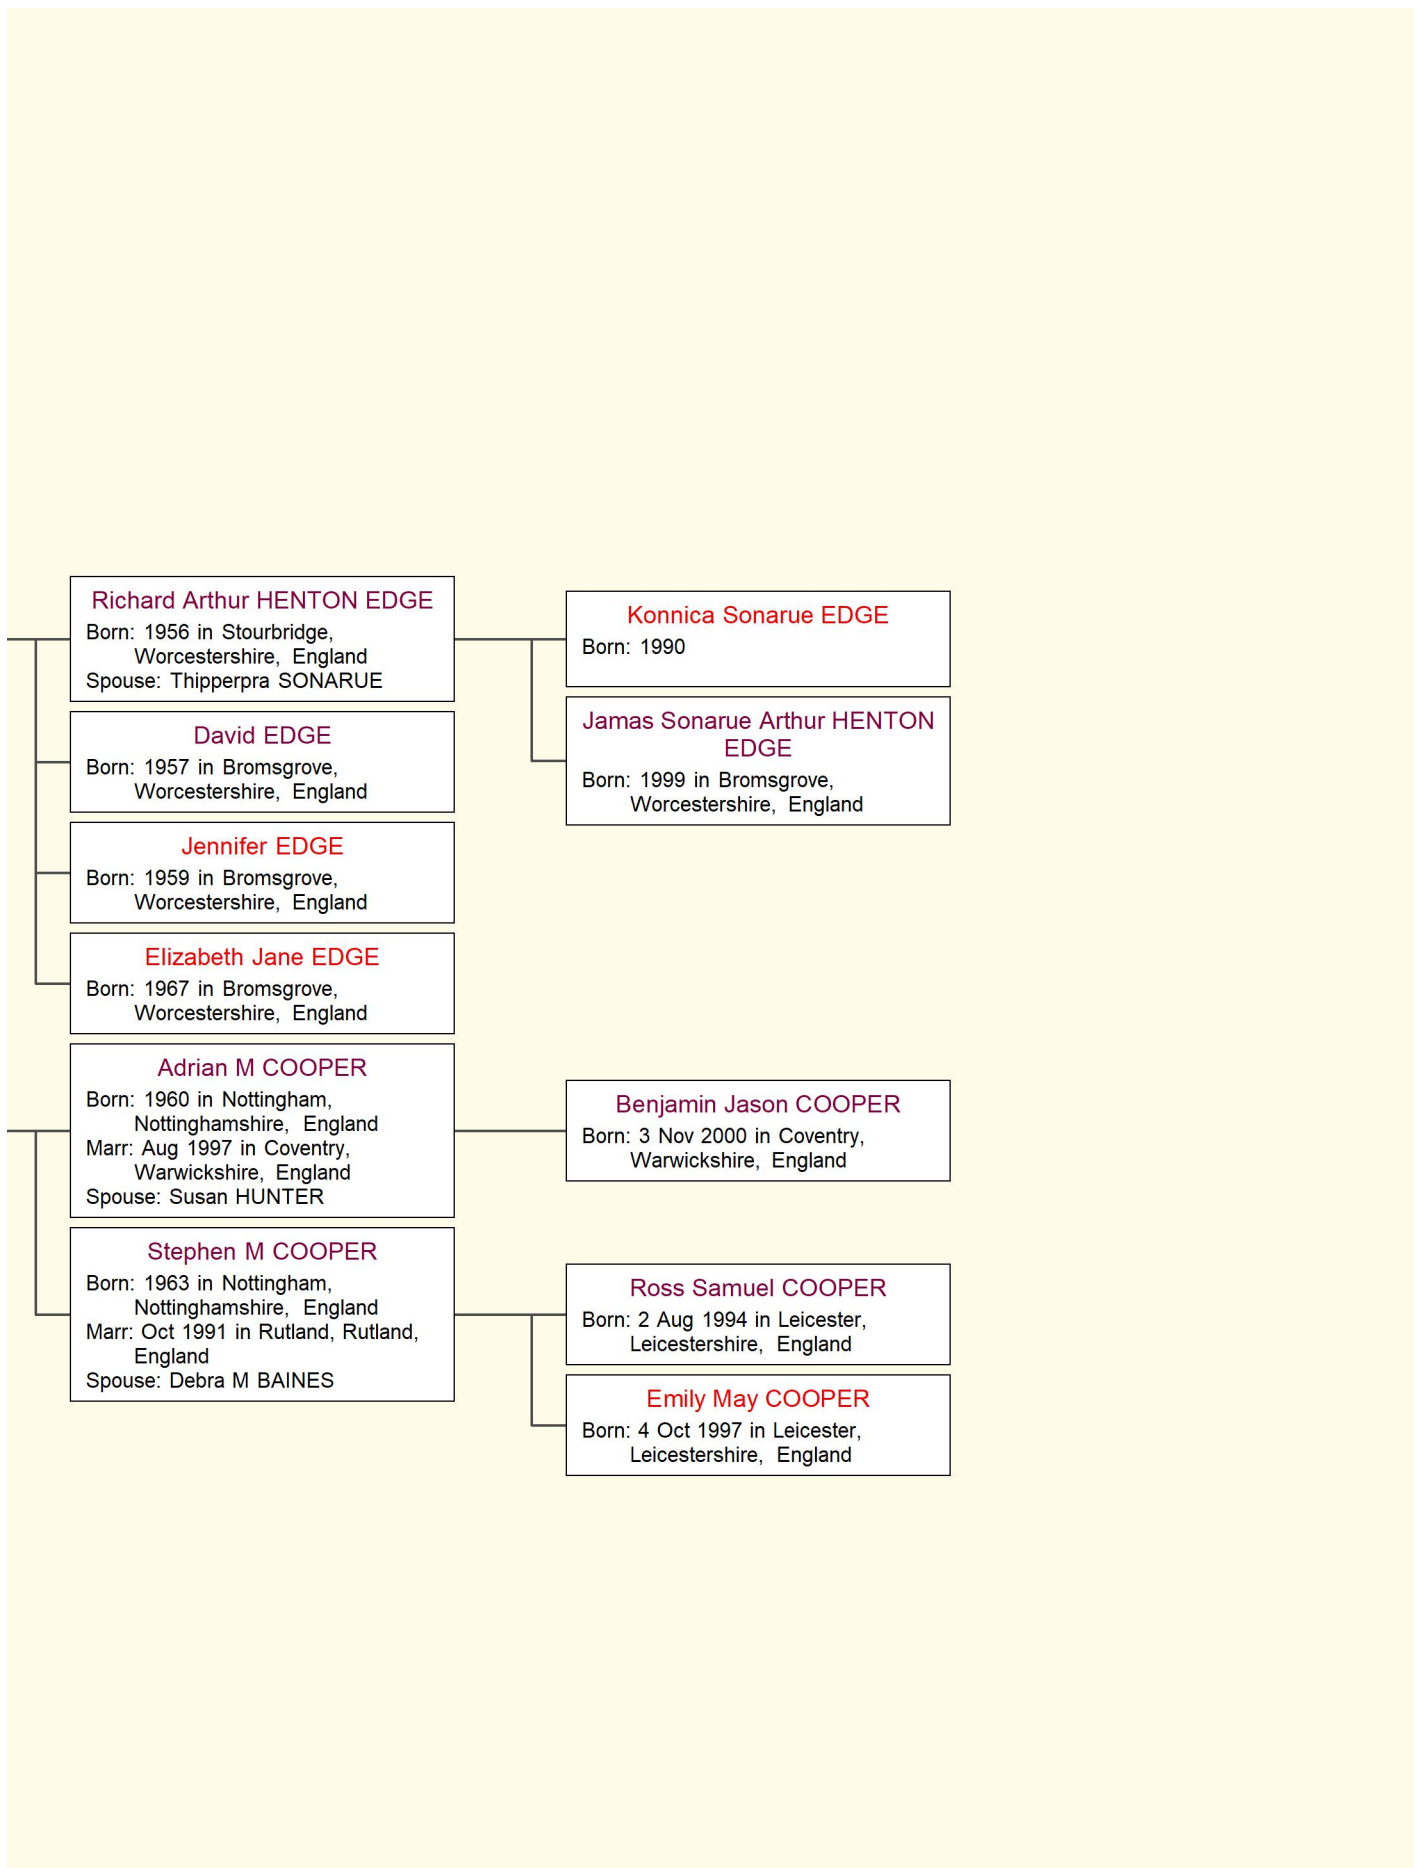

5. Descendants of Frank HENTON and Ruth JAUNDRELL