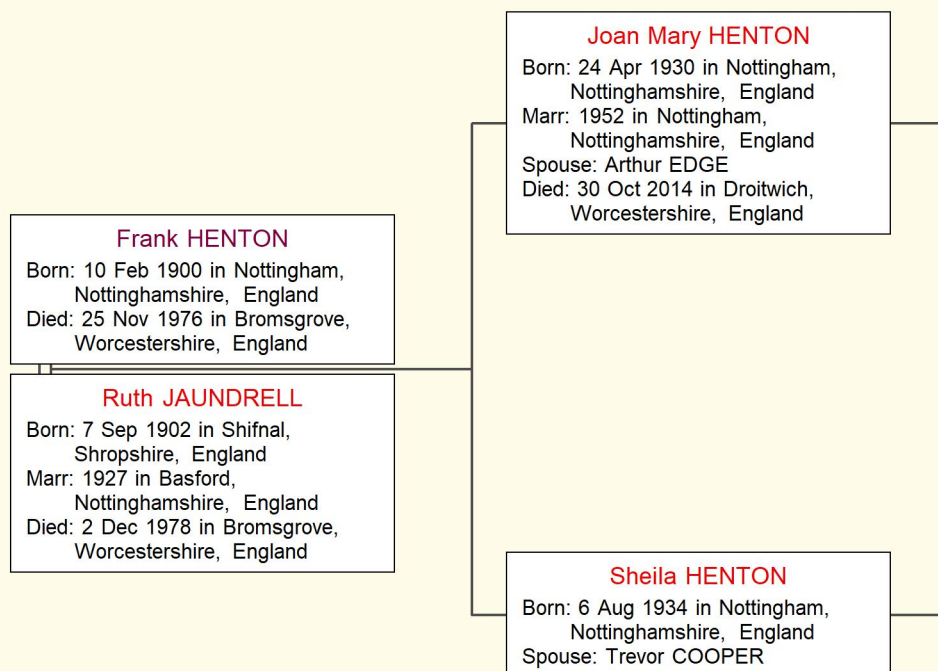

5. Descendants of Frank HENTON and Ruth JAUNDRELL