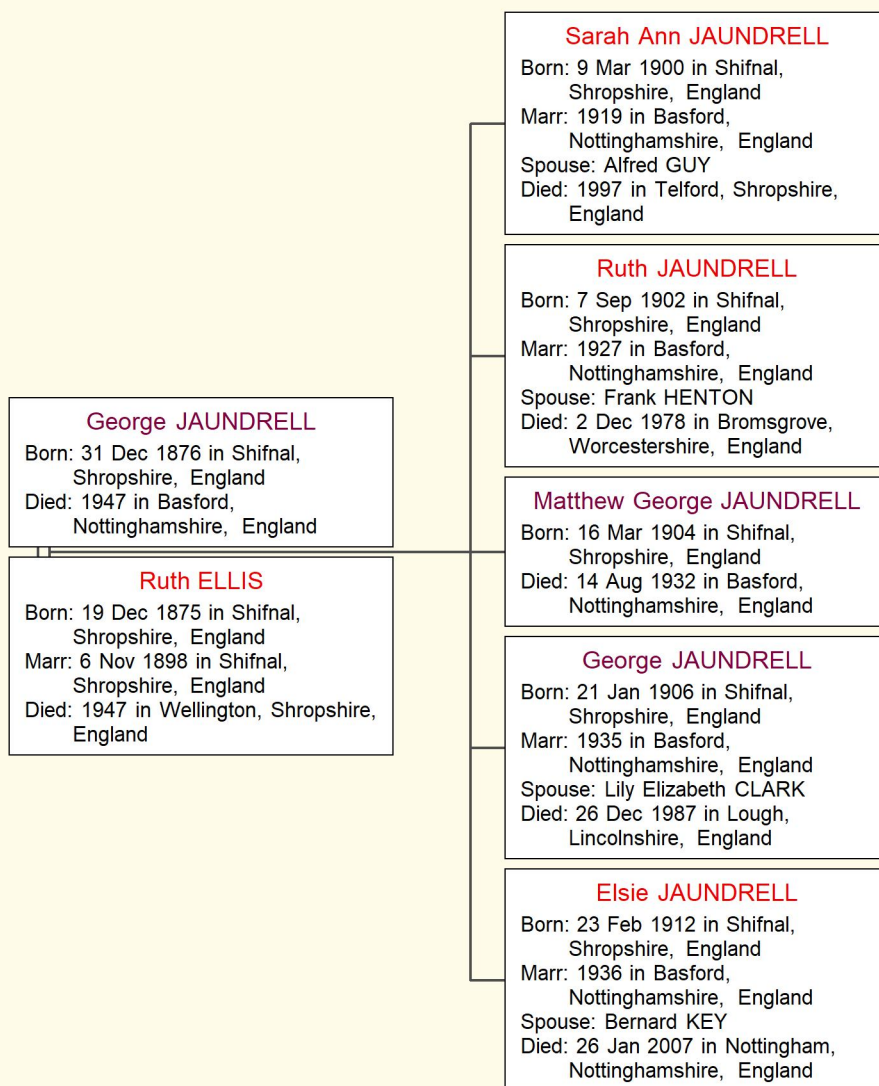

3. Descendants of George JAUNDRELL and Ruth ELLIS