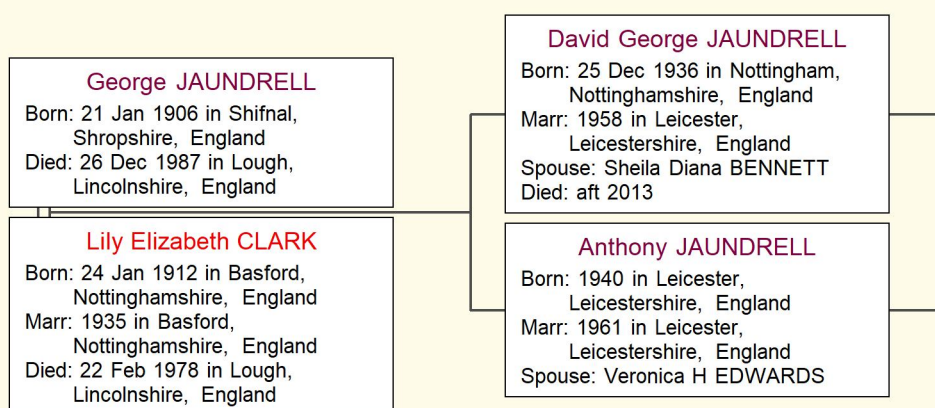

6. Descendants of George JAUNDRELL and Lily CLARK