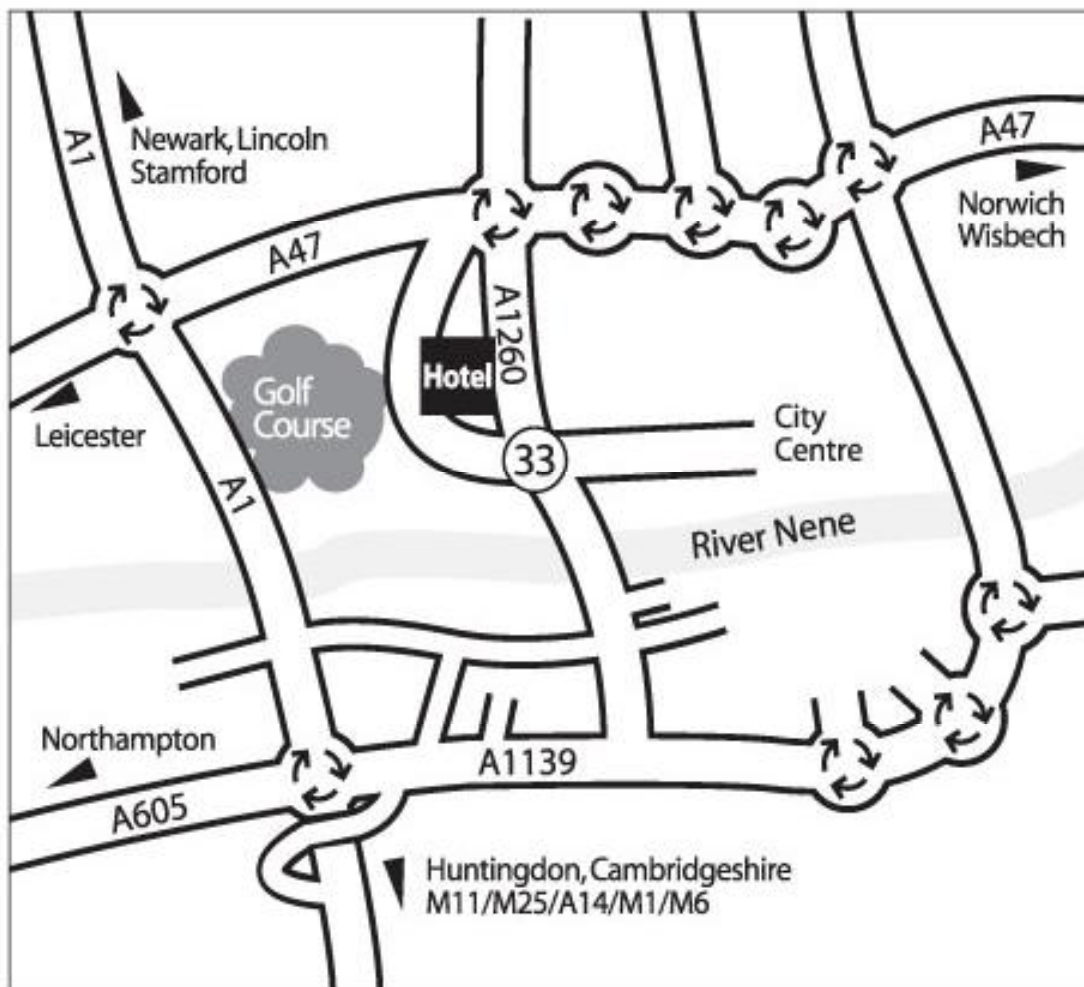

# Holiday Inn

Peterborough West

Thorpe Wood, Peterborough, Cambridgeshire PE3 6SG United Kingdom

Tel: +44 (0)870 7879 861 Fax: 01733 262737

Email: [hipeterborough@qmh-hotels.com](mailto:hipeterborough@qmh-hotels.com) Website: [holiday-inn.co.uk](http://holiday-inn.co.uk)

## Location

- Road: A1 to A47 Peterborough or A1 to A1139 Peterborough
- Rail: Peterborough Station 2 miles
- Air: Stansted Airport 55 miles